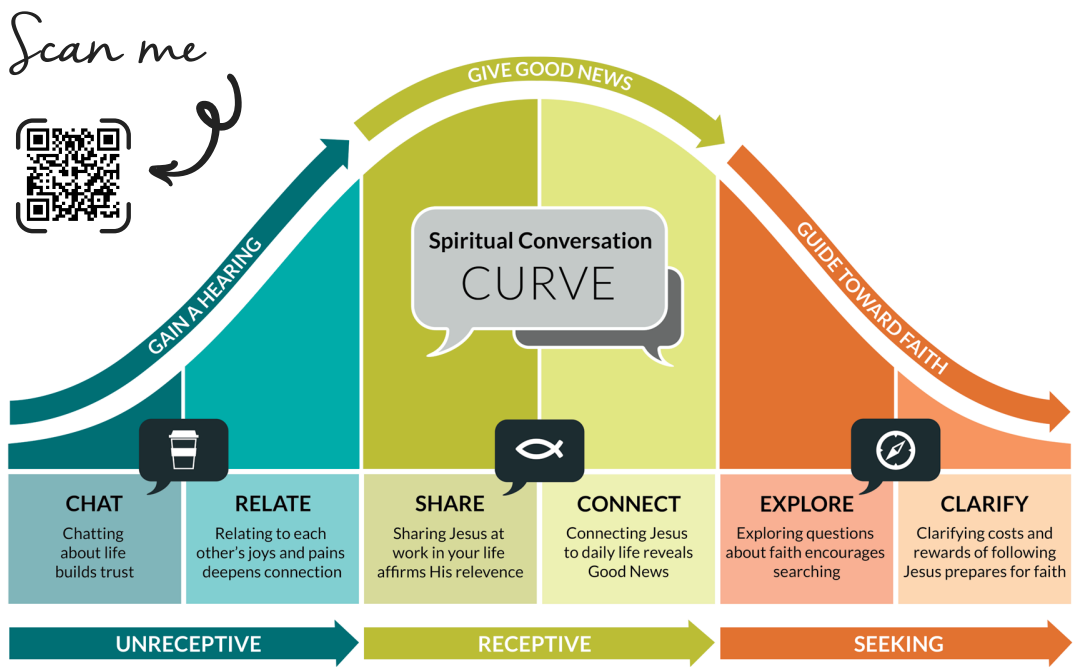

“Walk in wisdom toward outsiders, making the best use of time. Let your speech always be gracious, seasoned with salt, that you may know how you ought to answer each person. COLOSSIANS 4:5-6

- How do I use this Curve Card in my neighbourhood?**
- Fill out the other side of this card with the people of your household. Draw out your street. Don't forget to include your street name. Draw your home and include the house number and some details to describe your household. Add your neighbours in, including their house or unit numbers and a few details about them.
 - Keep this card somewhere visible, like your fridge, to remind you to pray for your neighbours.
 - As you make an intentional effort to get to know your neighbour update the information on your hopeful neighbourhood map.

My Hopeful Neighbourhood Map

Do you know your neighbours? God created us to live in community and serve those around us! Praying and caring for our neighbours brings hope to the world and glory to God! We pray that this map resource will be a blessing to you as you bring God's love to your neighbourhood. For more resources and some ideas to use to get to know your neighbours, visit lll.ca or scan the QR code below.