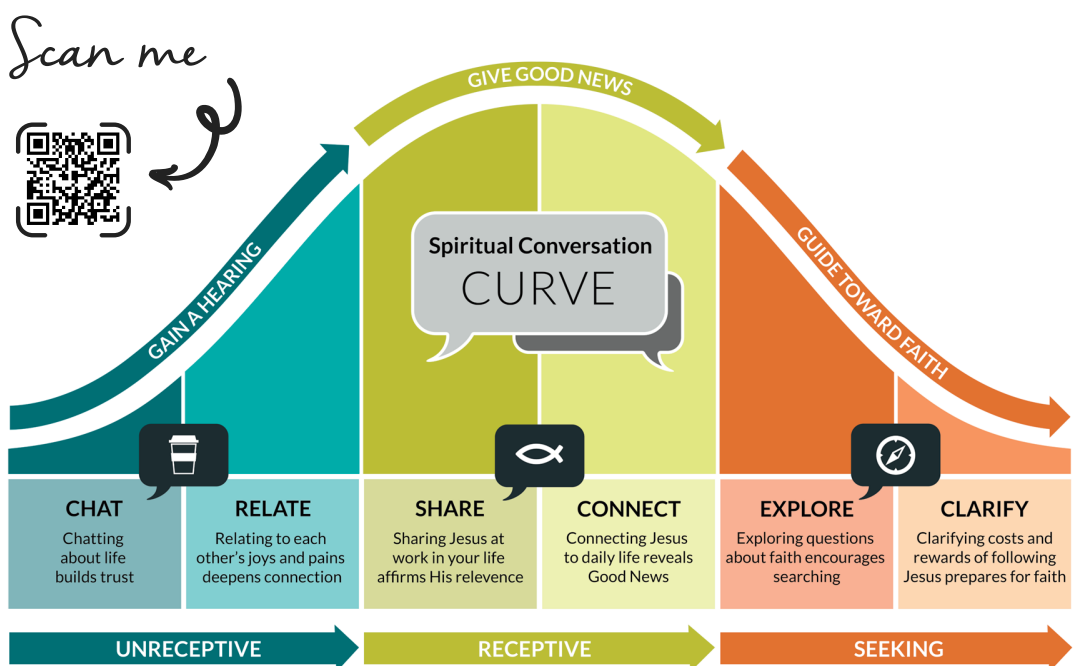

My Hopeful Neighbourhood Map

Do you know your neighbours? God created us to live in community and serve those around us! Praying and caring for our neighbours brings hope to the world and glory to God! We pray that this map resource will be a blessing to you as you bring God's love to your neighbourhood. For more resources and some ideas to use to get to know your neighbours, visit lll.ca or scan the QR code below.